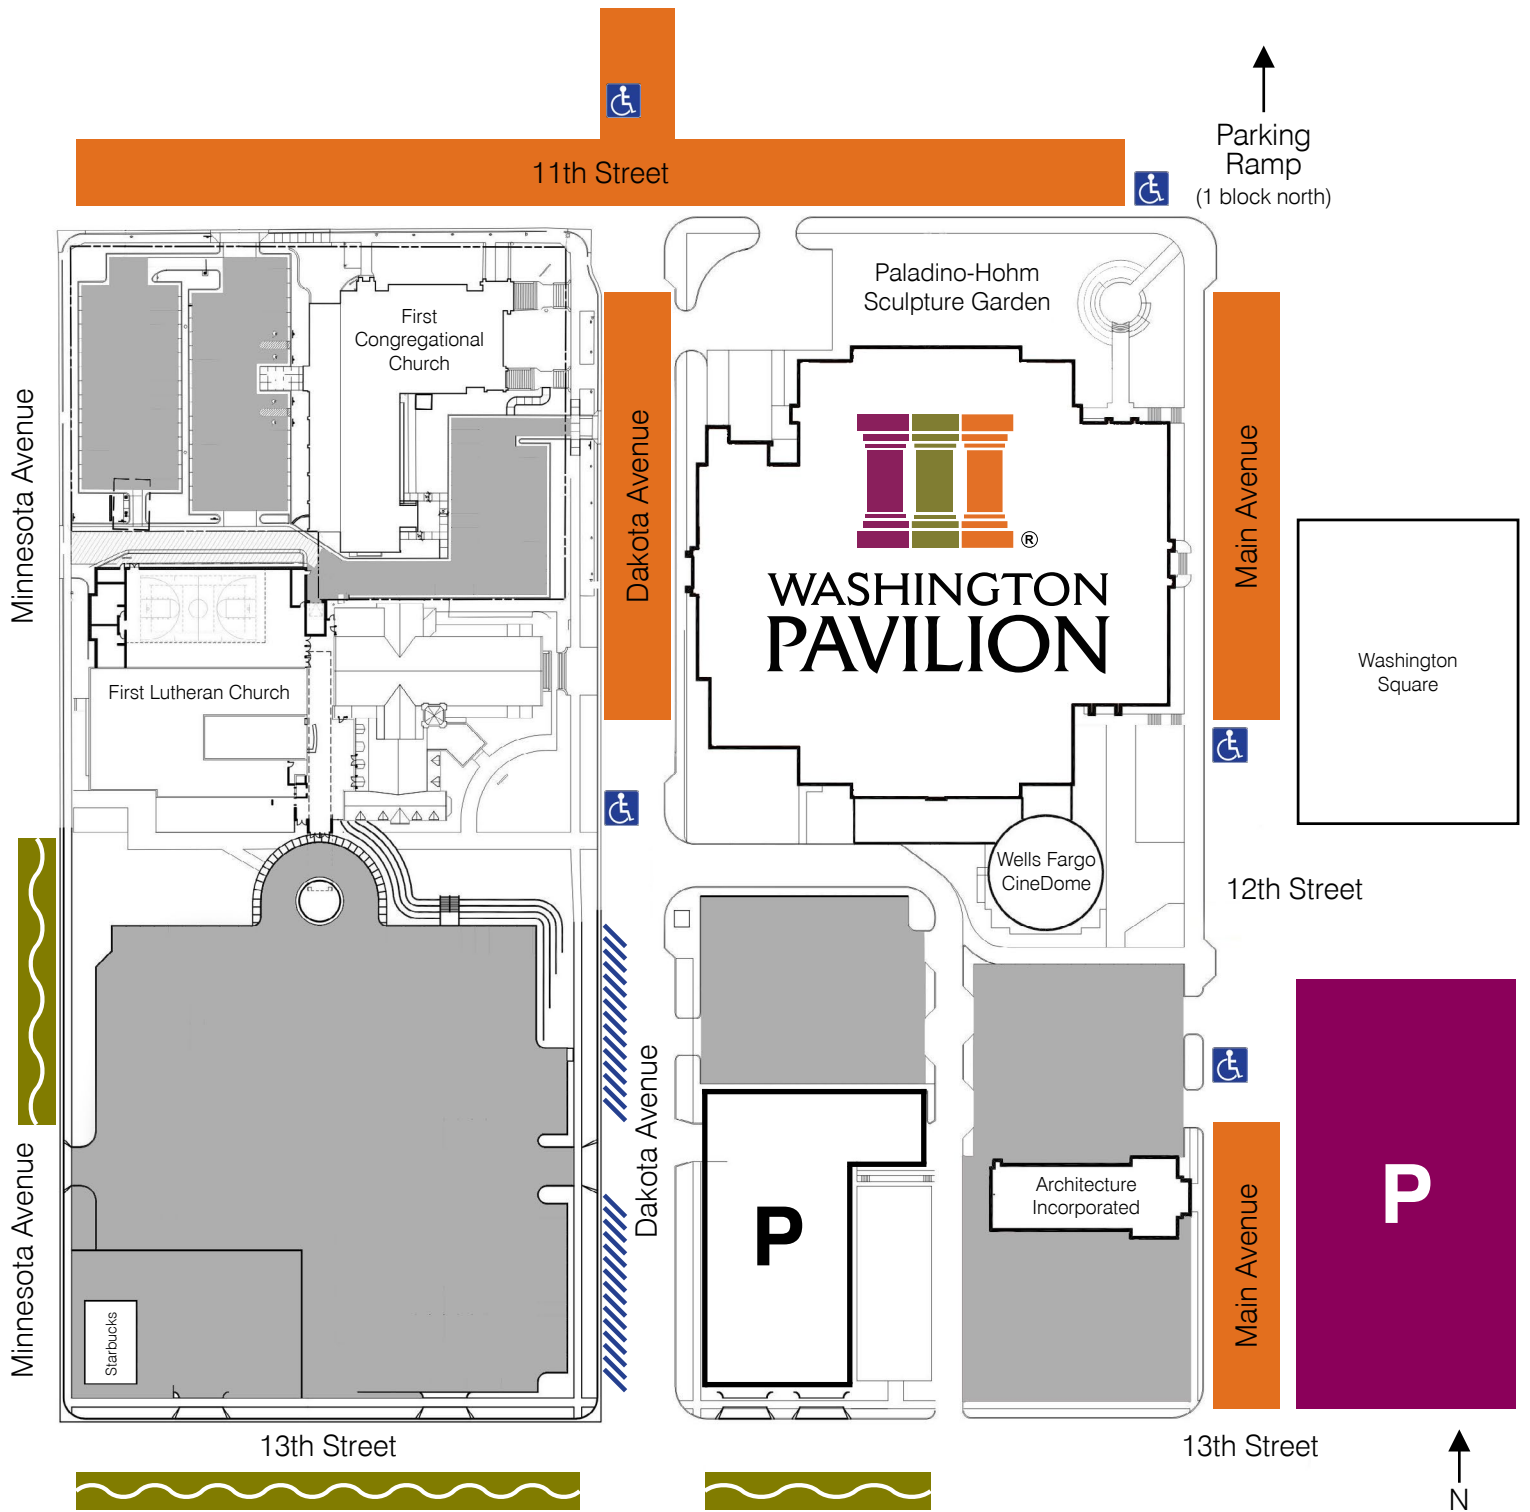

# Washington Pavilion Parking Map

## Legend

- |   |  |  |
|---|--|--|
|  FREE Parking   |  Daytime Public Parking - \$1.25/hour<br>Evening/Weekend Parking - FREE |  NO PARKING<br>Leased; Available for a fee<br>for select performances<br>and events |
|  Metered Street Parking<br>Free after 5 p.m. and weekends |  Leased during the week<br>Evening/Weekend Parking - FREE               |  2 Hour Parking - FREE  |